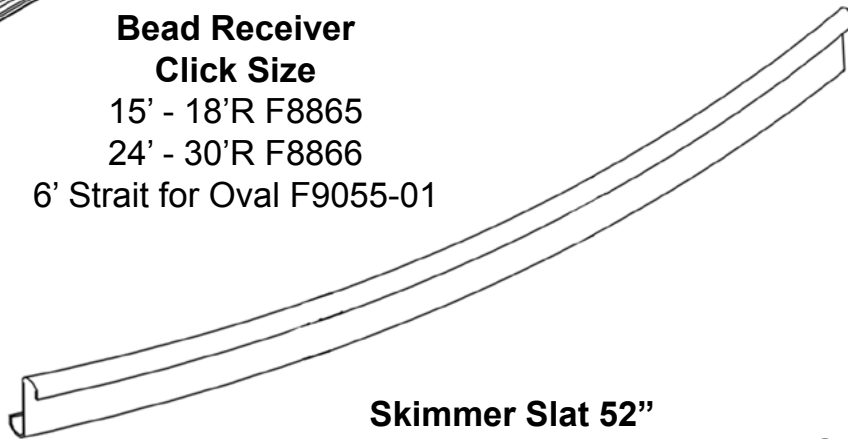

Parts Breakdown for the Teddy Bear Millennium, Carousel & Monument Pools.

Click the image and get redirected to that part.

Top Seat (Beige)
F9734-39

Rear Coping Cover (Beige)
T3774-37

Front Coping Cover (Beige)
T3600-37

Captive Nut Kit

Bead Receiver
Click Size

15' - 18'R F8865
24' - 30'R F8866

6' Strait for Oval F9055-01

Top Clip F9709

Upright Slat 52"
F9731-37

Return Slat 52"
F7898-86

Skimmer Slat 52"
F7897-86