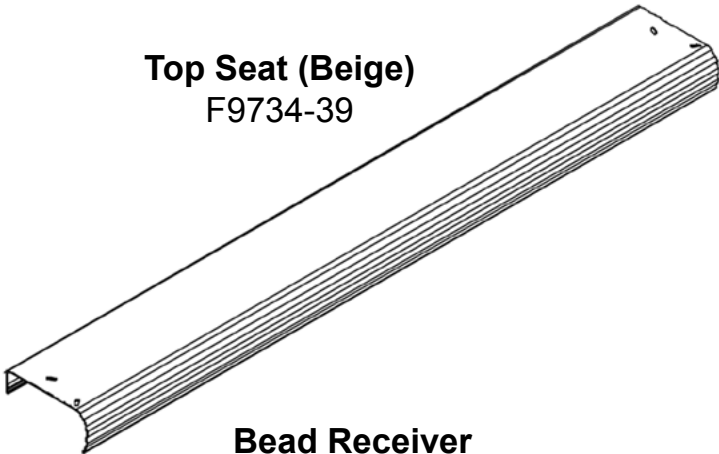

Parts Breakdown for the Teddy Bear Millennium, Carousel & Monument Pools.

Click the image and get redirected to that part.

Top Seat (Beige)
F9734-39

Rear Coping Cover (Beige)
T3774-37

Front Coping Cover (Beige)
T3600-37

Captive Nut Kit

Bead Receiver
Click Size

15' - 18'R F8865
24' - 30'R F8866

6' Strait for Oval F9055-01

Top Clip F9709

Upright Slat 52"
F9731-37

Return Slat 52"
F7898-86

Skimmer Slat 52"
F7897-86

Slat 52"
F9257-86

Bottom Clip
F6587-00

Wall Angle

15' - 18' Round F6589-01

24' - 30' Round F6591-05

12' Round F6660-04

12' Oval 1st off strait side F6661

15' - 18' Oval 1st off strait side F6612-01